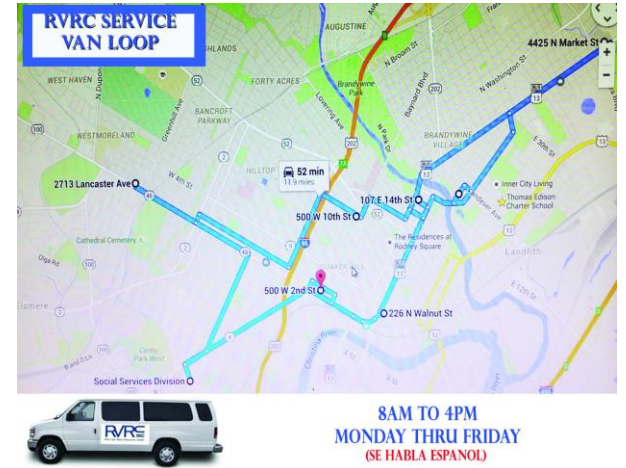

The Rick VanStory Resource Center's

Service Van Loop Schedule